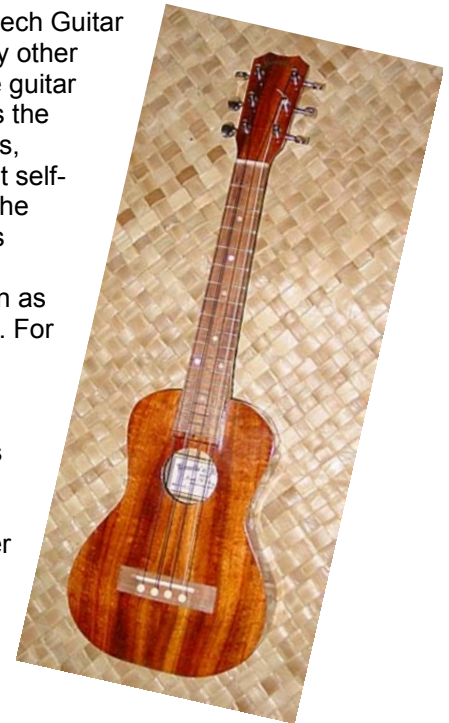

About Kanile'a Ukulele

Kanile'a Ukulele is a family-owned and operated business founded by Joseph and Kristen Souza with a goal of spreading a little Aloha all over the world through music. To achieve this, Kanile'a Ukulele offers excellent customer service, with the knowledge to assist its customers in building and designing a personalized instrument. Kanile'a is Hawaiian for "joyful sound". For more, see www.kanileaukulele.com or call 866-334-2868.